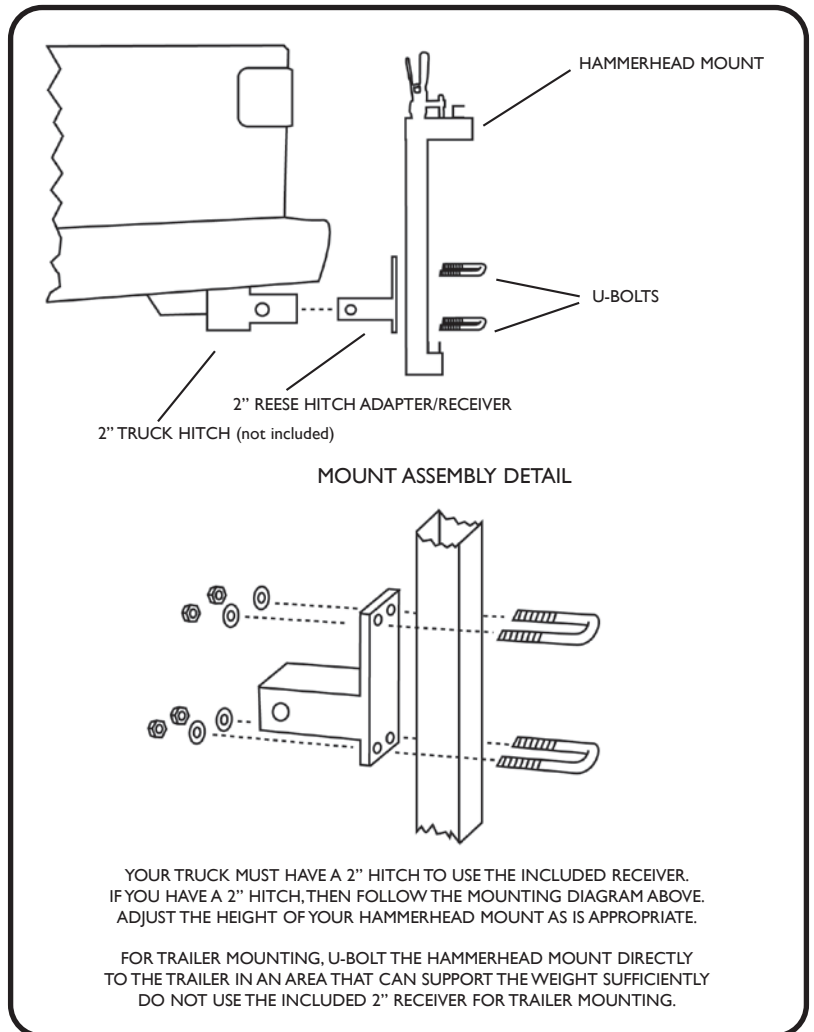

HAMMER-HEAD™

PATENTED PERFORMANCE

2007 MOUNT PARTS

HHI 300 COMPLETE MOUNT ASSEMBLY
Includes mount, toggle clamp, L-Pin and cable, 2" Reese hitch adapter and U-bolt hardware

HHI 300X MOUNT ASSEMBLY W/O HITCH ADAPTER
Includes mount, toggle clamp, L-Pin and cable, and U-bolt hardware

- ① HHI 304 TRAILER MOUNT UPRIGHT
- ② HHI 301 2" REESE HITCH ADAPTER
- ③ HHI 165 TOGGLE CLAMP LATCH
- ④ HHI 195B LATCHING BOLT SET (for toggle clamp)
- ⑤ HHI 175 SAFETY L-PIN
- HHI 175G SAFETY L-PIN W/CABLE
- HHI 210 U-BOLT
- ⑥ HHI 210A U-BOLT MOUNTING SET
Includes 2 U-Bolts, 4 washers, and 4 locknuts - Zinc plated