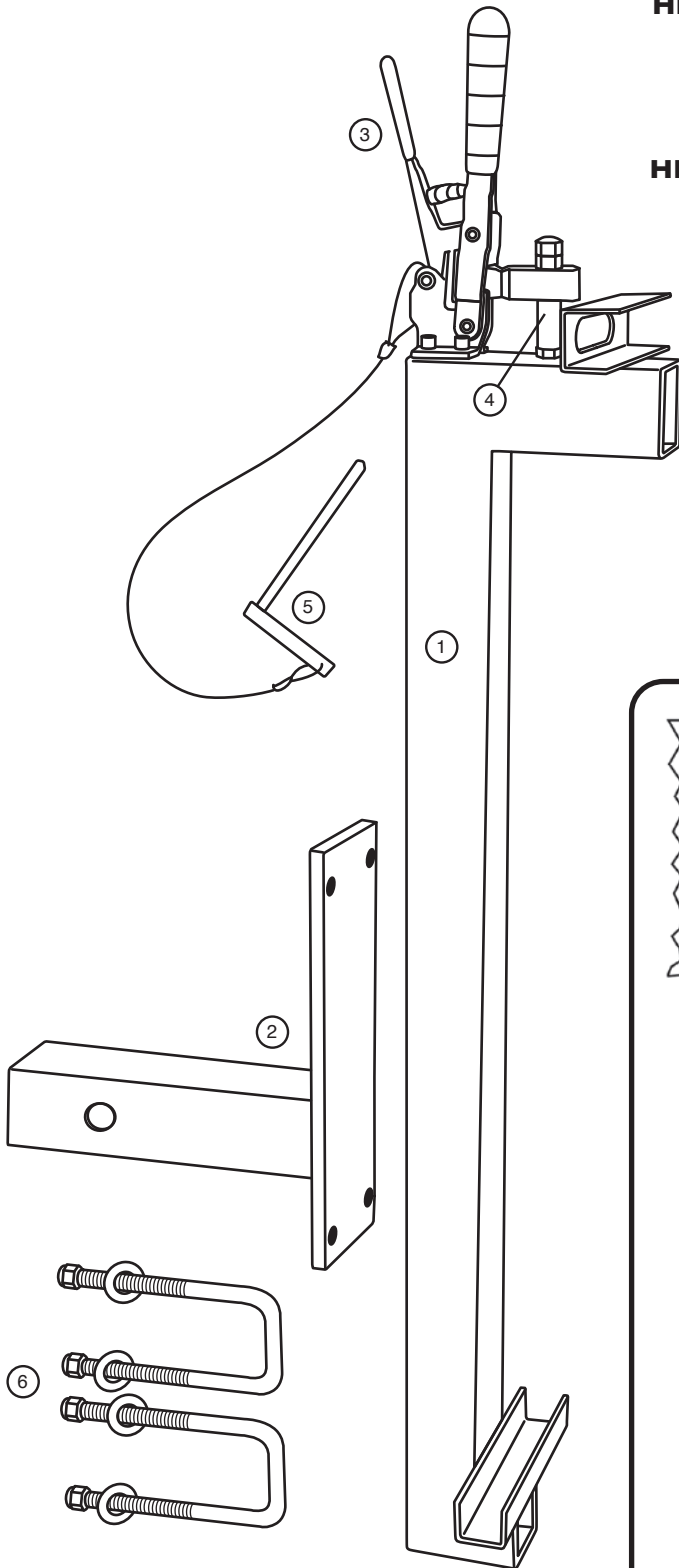

HAMMER-HEAD™

PATENTED PERFORMANCE

2007 MOUNT PARTS

HHI 300 COMPLETE MOUNT ASSEMBLY
Includes mount, toggle clamp, L-Pin and cable, 2" Reese hitch adapter and U-bolt hardware

HHI 300X MOUNT ASSEMBLY W/O HITCH ADAPTER
Includes mount, toggle clamp, L-Pin and cable, and U-bolt hardware

- ① HHI 304 TRAILER MOUNT UPRIGHT
- ② HHI 301 2" REESE HITCH ADAPTER
- ③ HHI 165 TOGGLE CLAMP LATCH
- ④ HHI 195B LATCHING BOLT SET (for toggle clamp)
- ⑤ HHI 175 SAFETY L-PIN
- HHI 175G SAFETY L-PIN W/CABLE
- HHI 210 U-BOLT
- ⑥ HHI 210A U-BOLT MOUNTING SET
Includes 2 U-Bolts, 4 washers, and 4 locknuts - Zinc plated