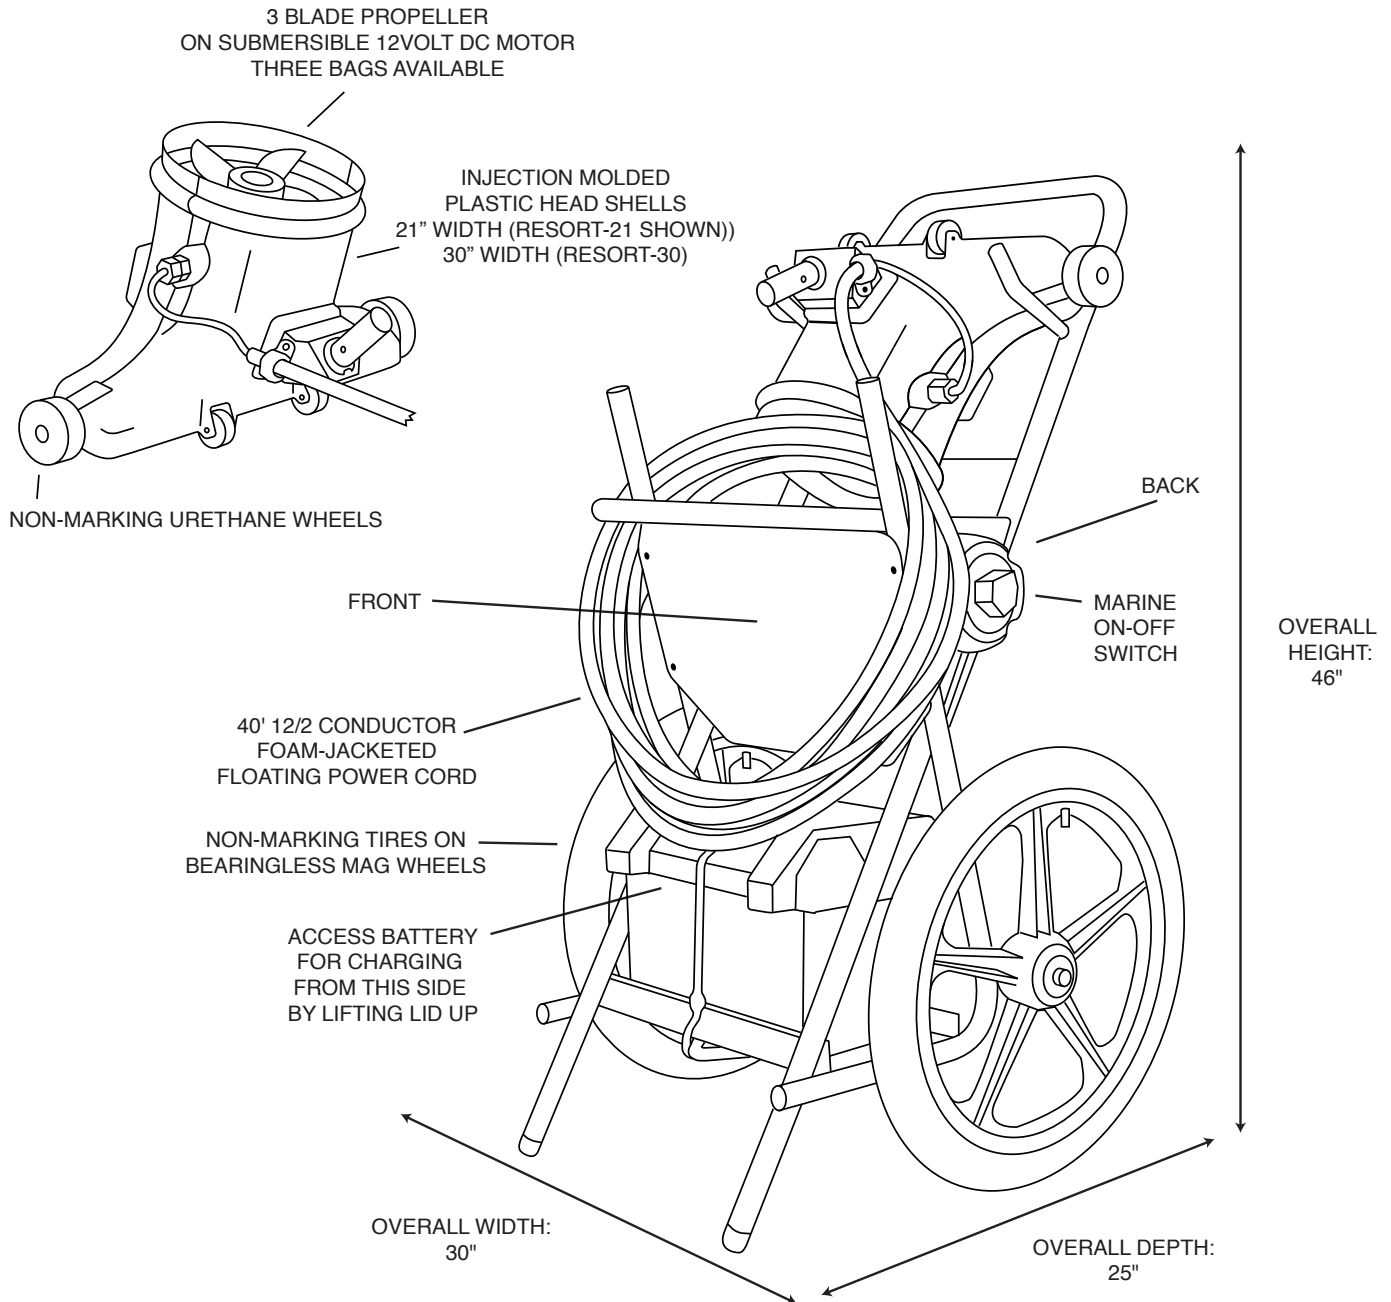

# HAMMER·HEAD™

PATENTED PERFORMANCE

## RESORT-21 AND RESORT-30 SPECS

- UNIT CAN BE PUSHED OR PULLED
- OPERATES ON 12 VOLT RECHARGEABLE BATTERY
- DEBRIS IS PULLED INTO REUSEABLE MESH DEBRIS BAGS IN THREE GRADES: STANDARD FINE (INCLUDED), SUPER FINE (INCLUDED), AND SUPER COARSE (OPTIONAL)
- UNIT ACCEPTS STANDARD TELESCOPING POOL POLE
- MINIMUM OPERATION DEPTH 12-16"
- UNIT REQUIRES BUT DOES NOT INCLUDE 12 VOLT DEEP-CYCLE BATTERY OR 10 AMP AUTOMATIC CHARGER
- MOST AUTOMATIC CHARGERS REQUIRE A STANDARD GFCI AC OUTLET
- HAMMERHEAD RECOMMENDS ALLOTING AT LEAST 36" MORE SPACE THAN IS SHOWN ON ALL SIDES FOR STORAGE AND CHARGING
- SHIPPING DIMS: CLASS 85 CARTON 30 X 26 X 42 (70LBS) - (48 X 42 X 52 PALLETIZED 90LBS WT)