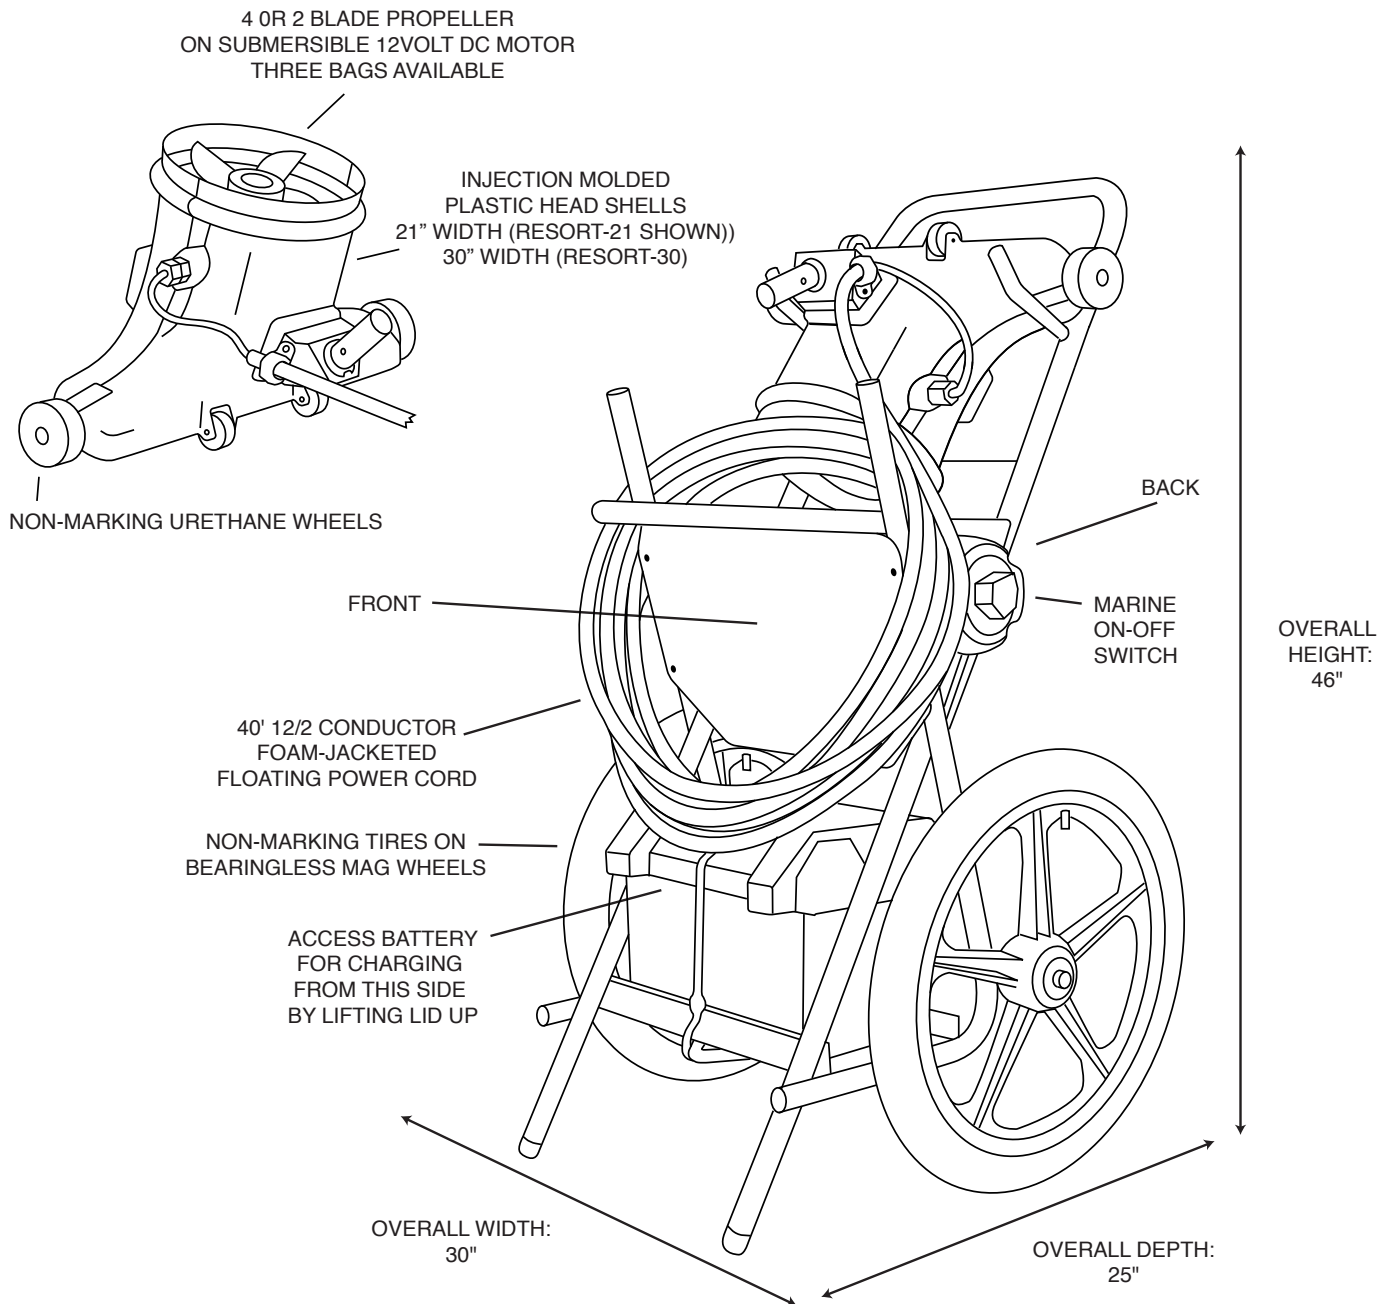

HAMMER·HEAD™

PATENTED PERFORMANCE

RESORT-21 AND RESORT-30 SPECS

- UNIT CAN BE PUSHED OR PULLED
- OPERATES ON 12 VOLT RECHARGEABLE BATTERY
- DEBRIS IS PULLED INTO REUSEABLE MESH DEBRIS BAGS IN THREE GRADES: STANDARD FINE (INCLUDED), SUPER FINE (INCLUDED), AND SUPER COARSE (OPTIONAL)
- UNIT ACCEPTS STANDARD TELESCOPING POOL POLE
- MINIMUM OPERATION DEPTH 12-16"
- UNIT REQUIRES BUT DOES NOT INCLUDE 12 VOLT DEEP-CYCLE BATTERY OR 10 AMP AUTOMATIC CHARGER
- MOST AUTOMATIC CHARGERS REQUIRE A STANDARD GFCI AC OUTLET
- HAMMERHEAD RECOMMENDS ALLOTING AT LEAST 36" MORE SPACE THAN IS SHOWN ON ALL SIDES FOR STORAGE AND CHARGING